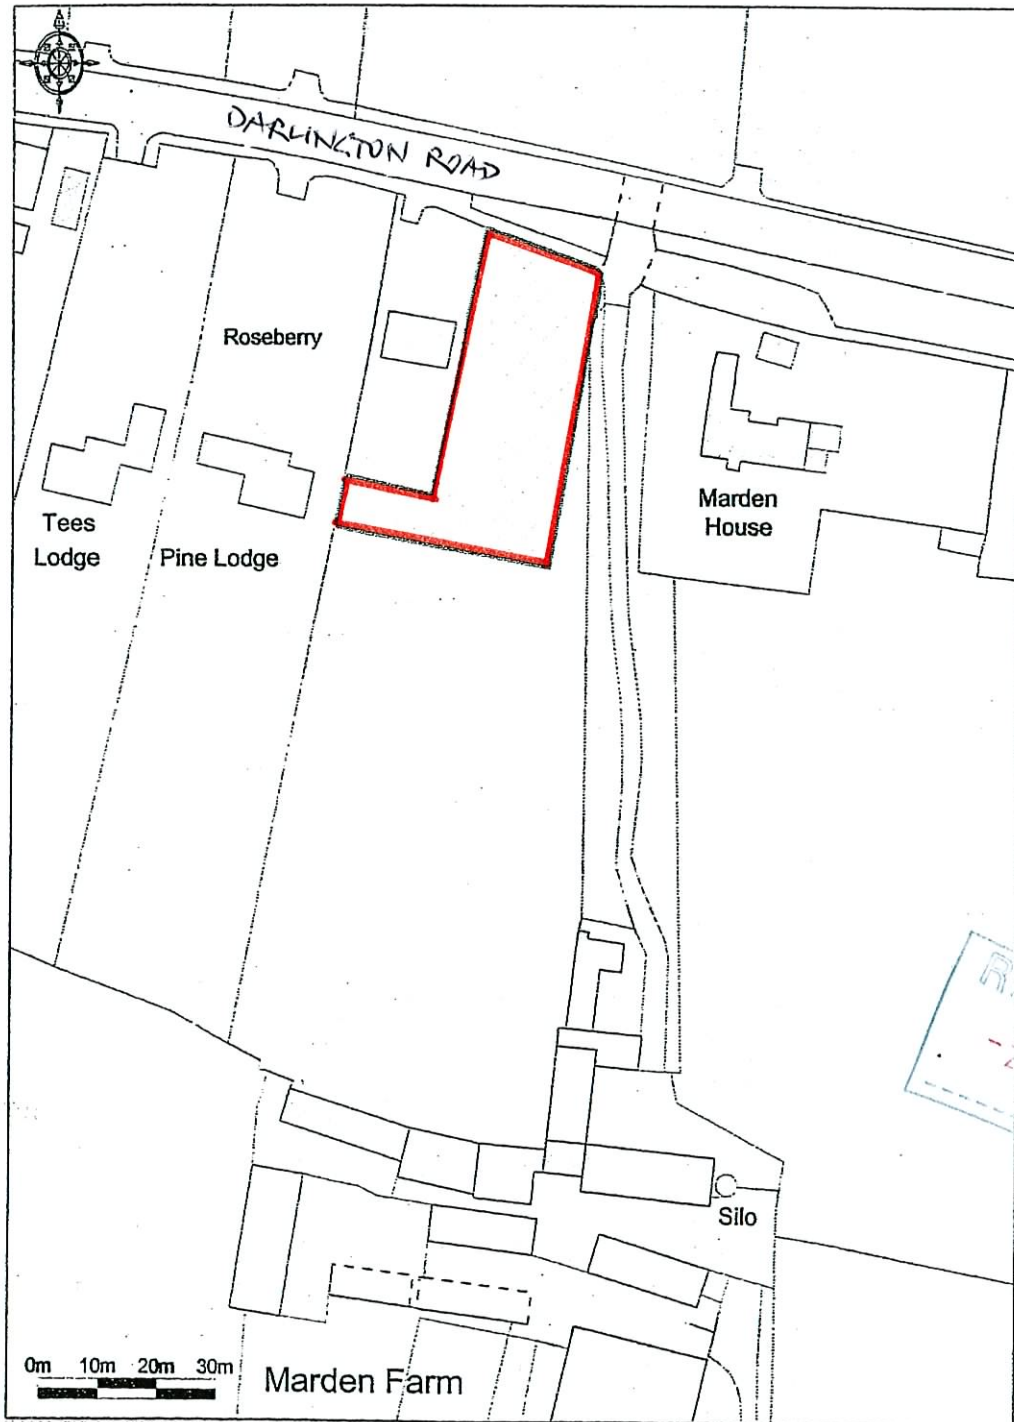

Land Adjacent to Marden House. Barnard Castle.

REPRODUCED FROM THE OS UNDER
COPYRIGHT LICENCE NO 100009864

LAND ADJACENT TO MARDEN HOUSE
DARLINGTON ROAD,
BARNARD CASTLE DL12 8HN
Co. DURHAM,

SCALE 1:1250

GEORGE STASTNY
CHARTERED ARCHITECT & GARDEN DESIGN
Riverside, Whorlton
Nr. Barnard Castle,
Co. Durham DL12 8XD
07974 230919